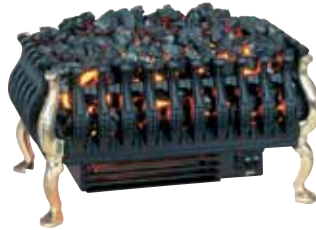

Overton 175R-BL

Overton 175R-BR

the new **Leighfield**

A traditional fire with a profile trim and optional spacer making this fire free standing, choice of either brass or brushed chrome trim and front.

Leighfield 161R-BR

Leighfield 161R-CH

the new **Ryhall**

Available in brass finish, the Ryhall comes with an optional spacer offering the option to make this fire free standing

Ryhall 162R-BR

Lyddington Forge 101

Cottesmore 223